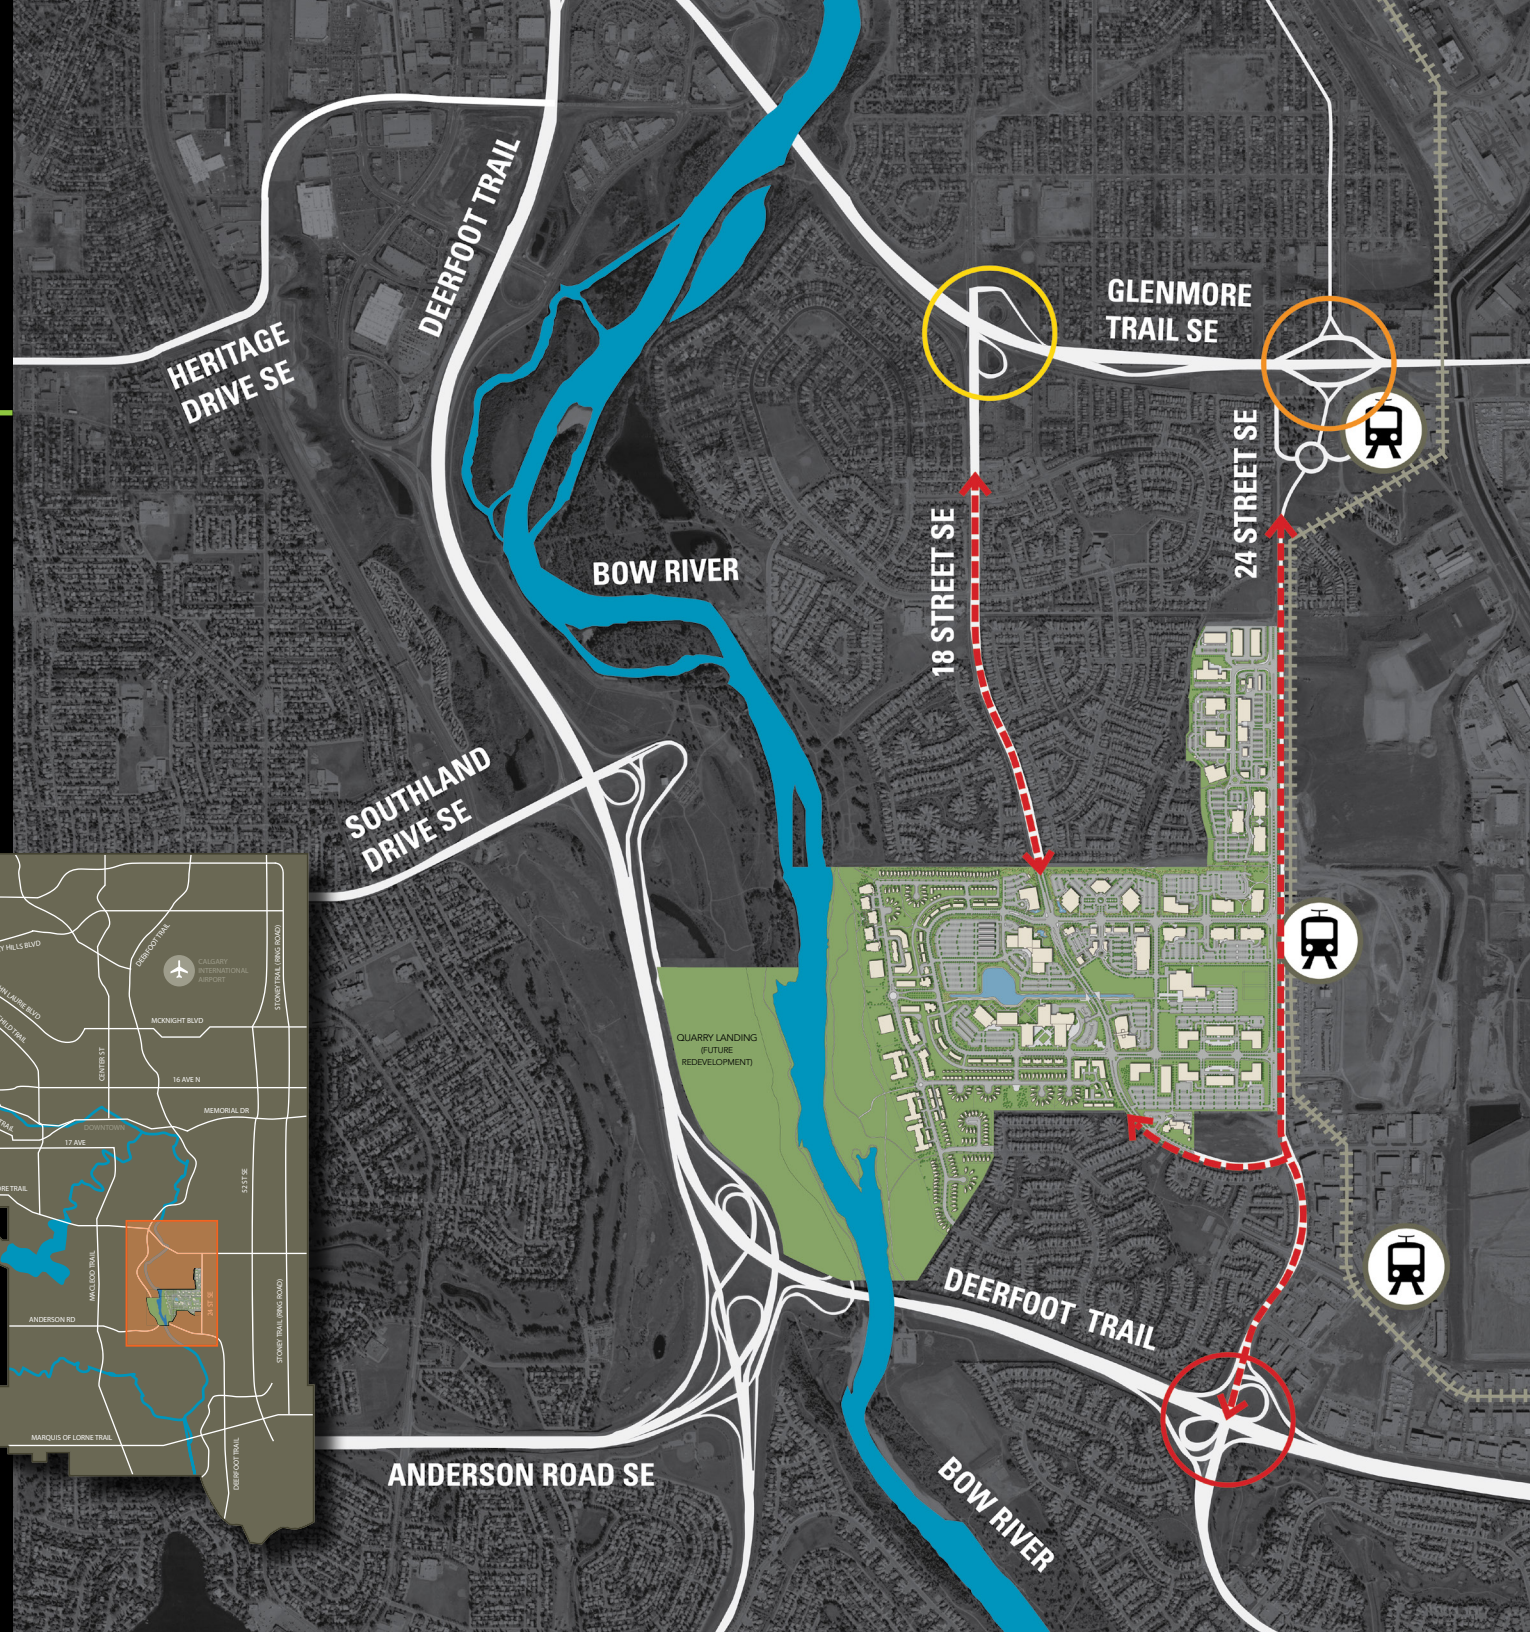

IT'S ALWAYS
GREEN
IN QUARRY PARK

SITE ACCESS

 18 ST SE & GLENMORE TRAIL

 24 ST SE & GLENMORE TRAIL

 DEERFOOT TRAIL & 24 ST SE

 ARTERIAL ACCESS/EGRESS

 FUTURE SE LRT ALIGNMENT

 APPROVED SE LRT STATION